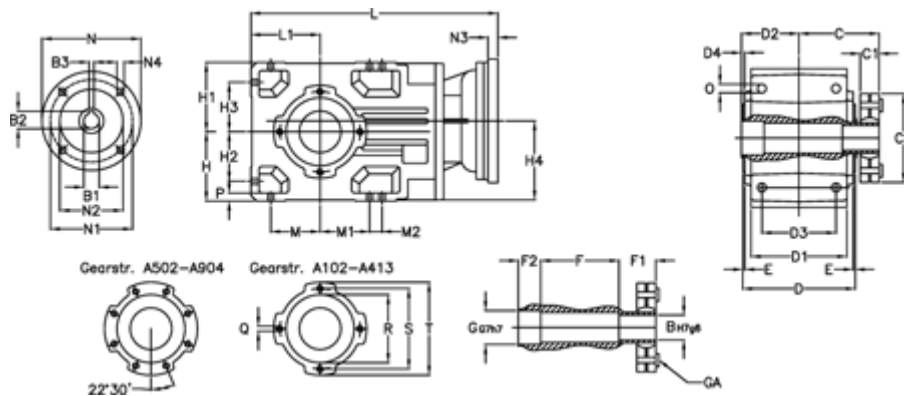

Article number: 29600100855225
 Description: Bevel helical gearbox
 A102US-8,5-P71B5

Measures

B = 30	D1 = 95	F2 = 36	L = 282.5	N3 = -
B1 = 14	D2 = 60	G = 32	L1 = 70	N4 = M8x16
B2 = 16.3	D3 = 75	GA = 14,5 NM	M = 50.0	O = 9.5
B3 = 5	d4 = 4.5	H = 70	M1 = 50.0	P = 9
C = 89.5	Description = A102US-xx-P71 B5	H1 = 70	M2 = -	Q = M8x12
C1 = 23	E = 3.0	H2 = 50.0	N = 160	R = 80
C2 = 72.0	F = 77.5	H3 = 50.0	N1 = 130	S = 100
D = 117	F1 = 36.0	H4 = 83.0	N2 = 110	T = 120